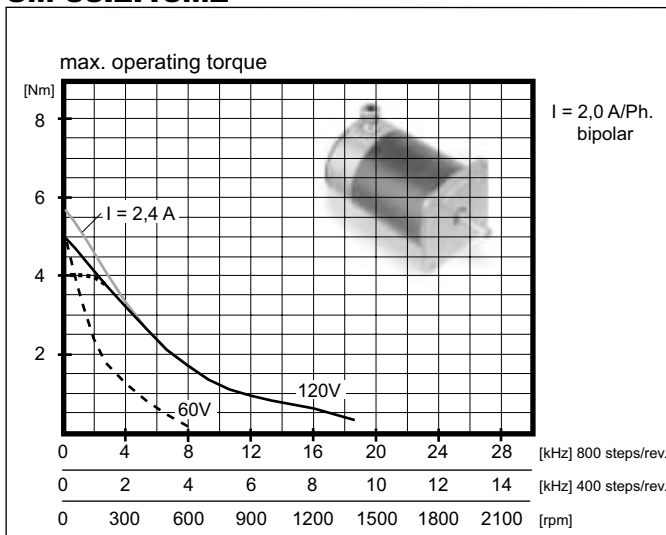

12 max. operating torque series SM 88

SM 168 SM 107 **SM 87/88** SM 56

All printed torque performance curves are measured with **STÖGRA drives**.

- rectangular current characteristics
- rectangular current characteristics
- sinus current characteristics

SM 88.1.18M2

SM 88.2.18M2

SM 88.2.18M4

SM 88.3.18M4

SM 88.3.18M8

SM 88.1.18M4

SM 88.1.18M8

SM 88.2.18M8