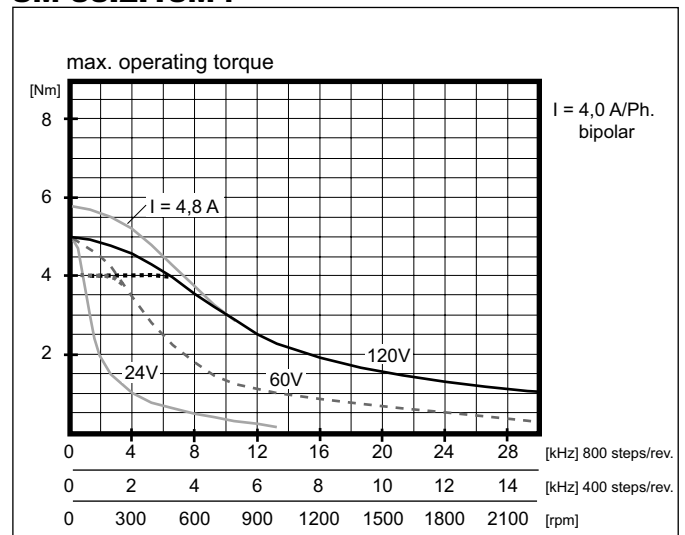

12 max. operating torque series SM 88

SM 168 SM 107 **SM 87/88** SM 56

All printed torque performance curves are measured with **STÖGRA drives**.

- rectangular current characteristics
- rectangular current characteristics
- sinus current characteristics

SM 88.1.18M2

SM 88.2.18M2

SM 88.2.18M4

SM 88.3.18M4

SM 88.3.18M8

SM 88.1.18M4

SM 88.1.18M8

SM 88.2.18M8