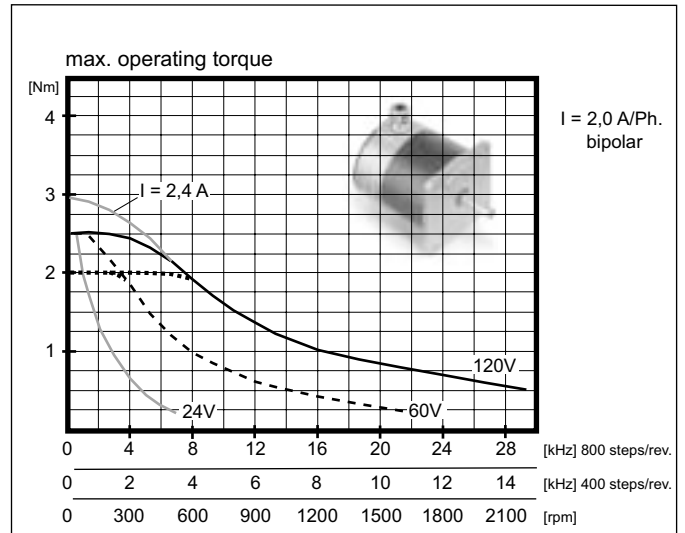

12 max. operating torque series SM 88

SM 168 SM 107 **SM 87/88** SM 56

All printed torque performance curves are measured with **STÖGRA drives**.

- rectangular current characteristics
- rectangular current characteristics
- sinus current characteristics

SM 88.1.18M2

SM 88.2.18M2

SM 88.2.18M4

SM 88.3.18M4

SM 88.3.18M8

SM 88.1.18M4

SM 88.1.18M8

SM 88.2.18M8